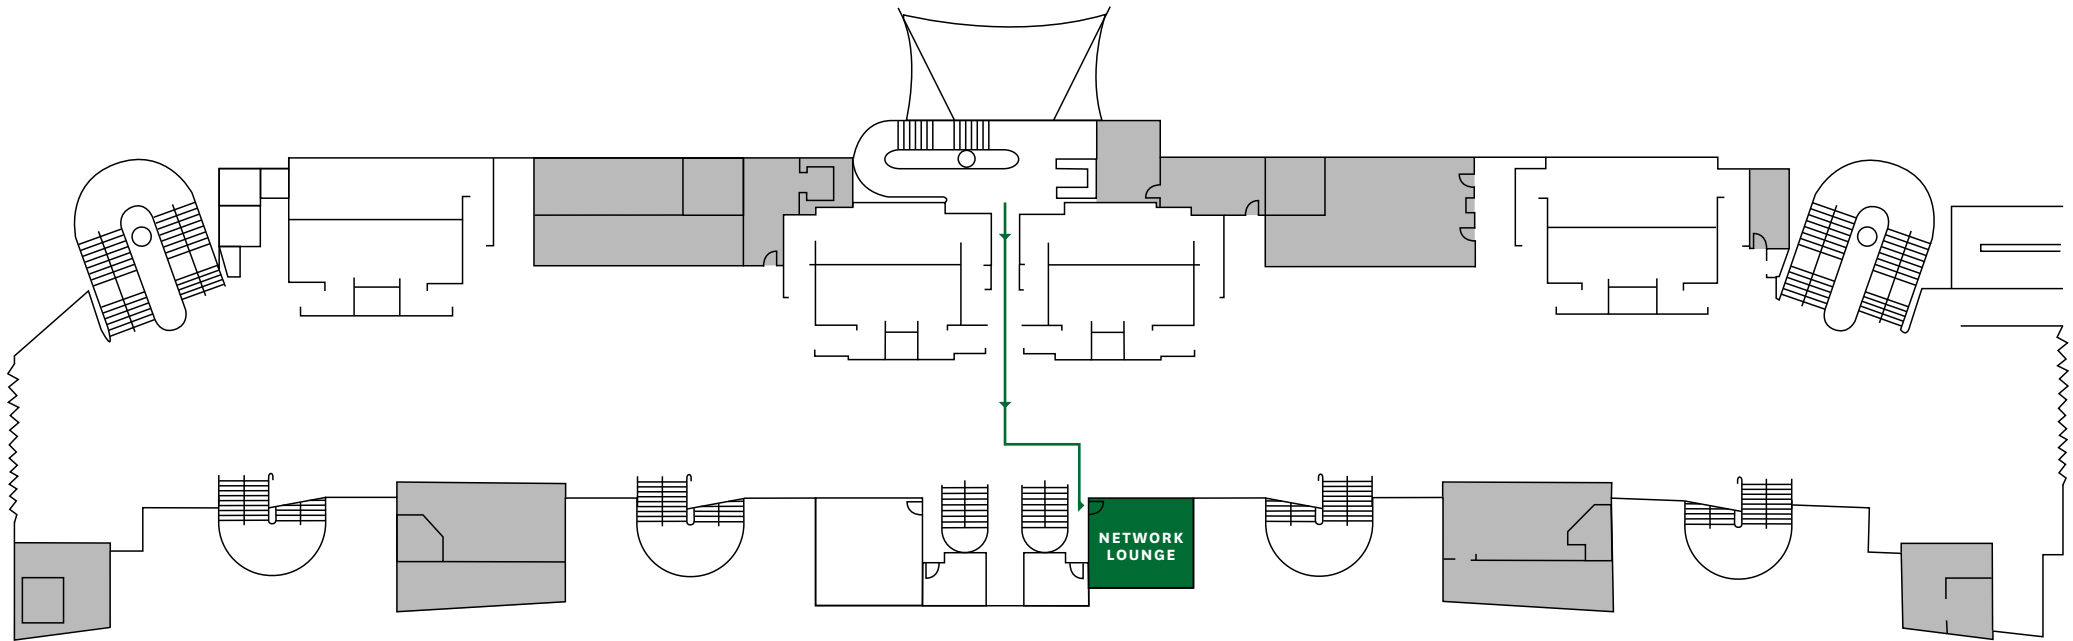

The Network lounge is ideal for cocktail-style entertaining.

With floor-to-ceiling windows, the Network Lounge on level two offers spectacular views across the rugby stadium.

Our venue also offers the convenience of a central location, AV solutions and award-winning catering options.

# FMG Stadium Waikato

Hamilton New Zealand

INTERNATIONAL SPORTS | LIVE PERFORMANCES | FUNCTIONS

LEVEL TWO

CARPARK

UNCOVERED SEATING

FIELD