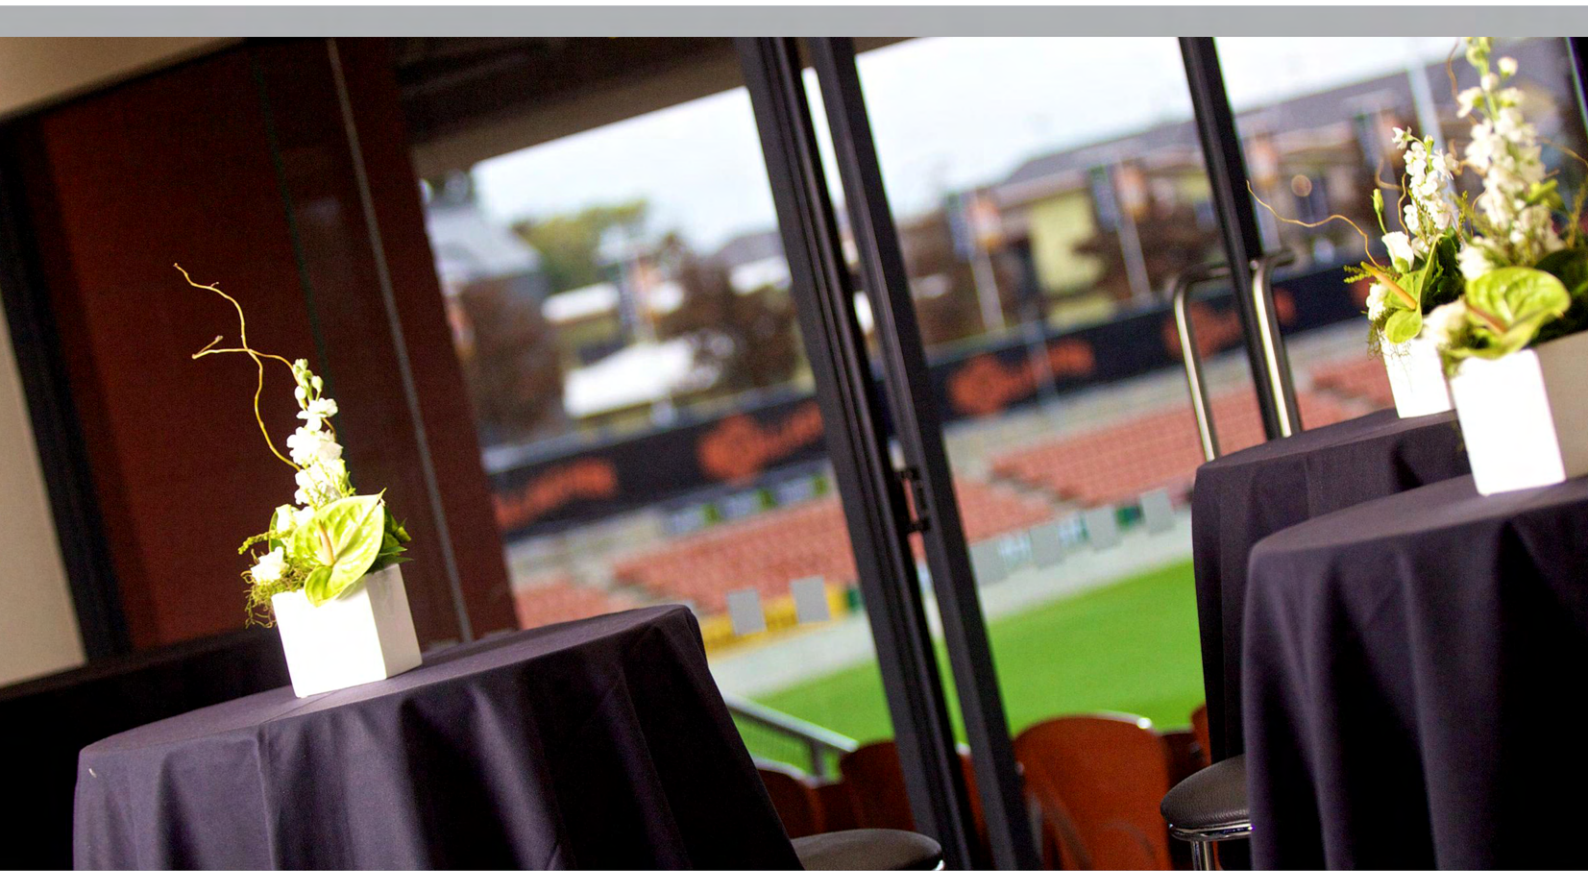

# NETWORK LOUNGE

A well-appointed and intimate function space.

NA

NA

NA

NA

20  
Cocktail

NA

The Network lounge is ideal for cocktail-style entertaining.

With floor-to-ceiling windows, the Network Lounge on level two offers spectacular views across the rugby stadium.

Our venue also offers the convenience of a central location, AV solutions and award-winning catering options.

# FMG Stadium Waikato

Hamilton New Zealand

INTERNATIONAL SPORTS | LIVE PERFORMANCES | FUNCTIONS

LEVEL TWO

CARPARK

UNCOVERED SEATING

FIELD