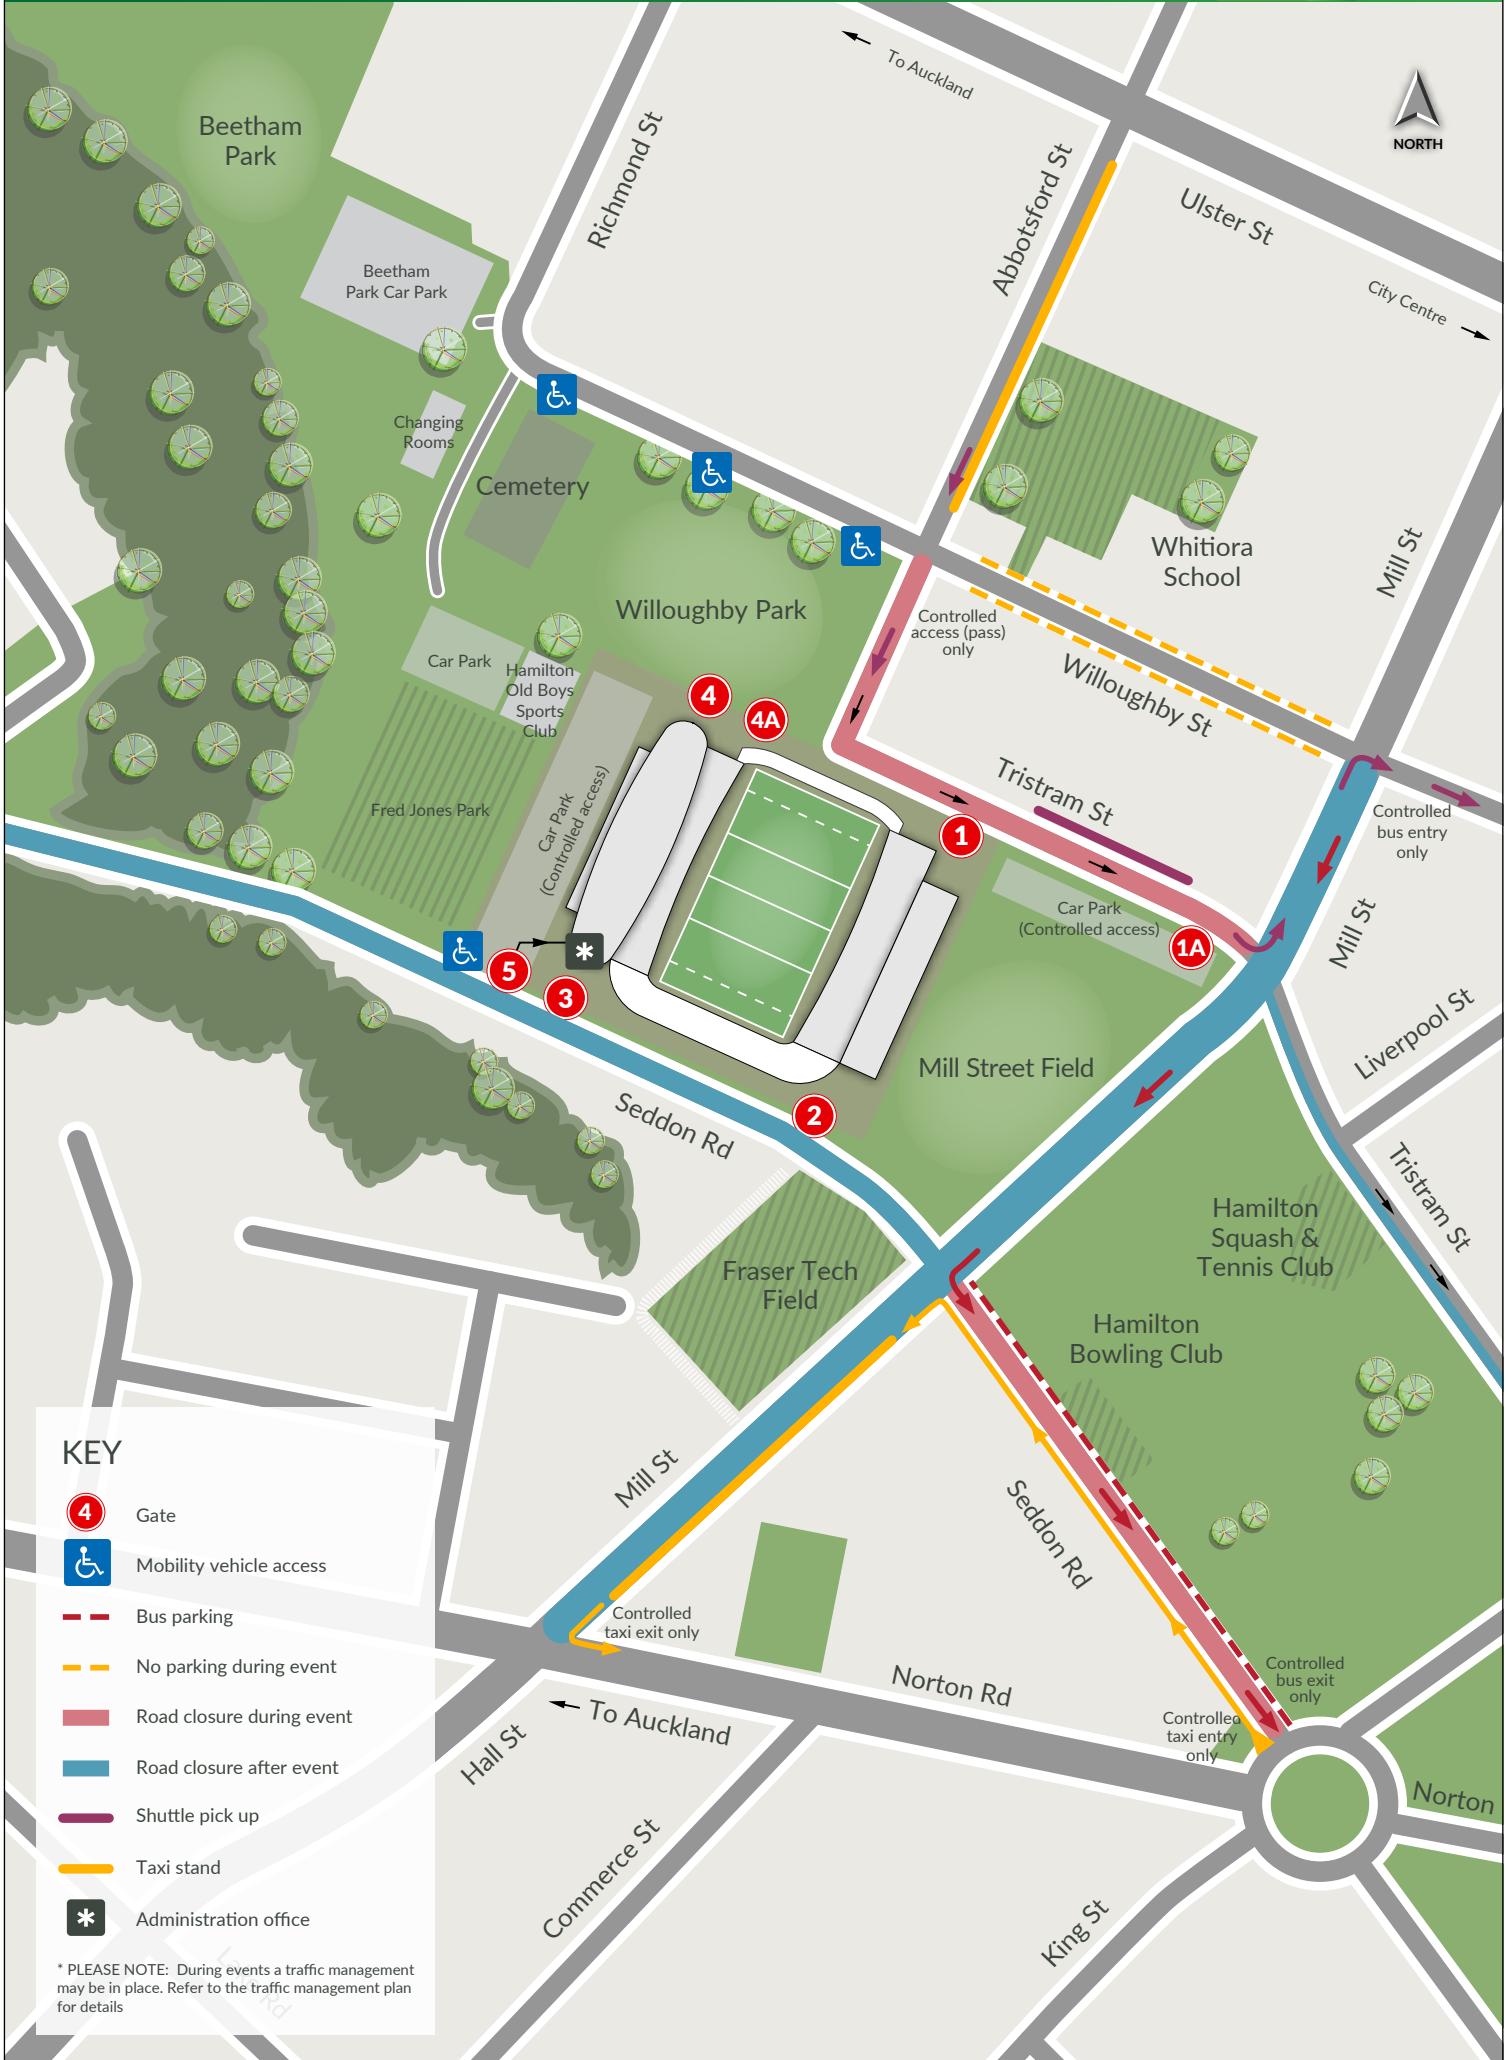

FMG Stadium Waikato

KEY

- ④ Gate
- ♿ Mobility vehicle access
- Bus parking
- No parking during event
- Road closure during event
- Road closure after event
- Shuttle pick up
- Taxi stand
- * Administration office

* PLEASE NOTE: During events a traffic management may be in place. Refer to the traffic management plan for details